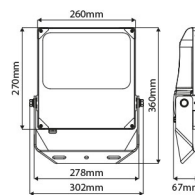

PRODUCT FEATURES

| | | | |
|---|---|--|------------------------|
| Suitable for surface mounting | ✓ | Suitable for number of light sources | 1 |
| Suitable for built-in mounting | ✗ | Nominal voltage | 220 240 Volt |
| Suitable for wall mounting | ✓ | Rated ambient temperature according to IEC 62722-2-1 | -30 50 Degrees celsius |
| Suitable for wall mounting | ✓ | Max. system power | 150 Watt |
| Suitable for suspended mounting | ✗ | Luminous flux | 17750 17750 Lumen |
| Suitable for ceiling mounting | ✓ | Colour temperature | 3000 3000 Kelvin |
| Suitable for traverse mounting | ✓ | Length | 67 Millimetre |
| Suitable for pedestal/floor mounting | ✓ | Width | 302 Millimetre |
| Suitable for light-track mounting | ✗ | Height/depth | 360 Millimetre |
| Suitable for clamp-mounting | ✓ | | |
| Adjustability | Rotatable | | |
| With movement sensor | ✗ | | |
| With light sensor | ✗ | | |
| Lamp type | LED not exchangeable | | |
| With light source | ✓ | | |
| Lamp holder | Other | | |
| Housing material | Aluminium | | |
| Surface protection | Powder coating | | |
| Housing colour | Black | | |
| Material cover | Glass transparent | | |
| Surface brushed | ✗ | | |
| Voltage type | AC | | |
| Type of control gear | LED operating device current-controlled | | |
| With control gear | ✓ | | |
| No dim function | ✓ | | |
| Reflector | None | | |
| Light distribution | Asymmetric | | |
| Light outlet | Direct | | |
| Degree of protection (IP) | IP66 | | |
| Protection class according to IEC 61140 | I | | |
| Colour of light | White | | |