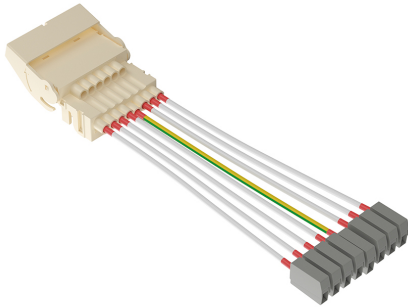

### Mounting accessories

# 40640870

EAN: 8721063007950

Pro-Line Linear is modular light line system composed of support profiles, plug & play light modules and various accessories. A lighting solution for manufacturing, warehouse, retail and office spaces, unmatched in both uniformity and lighting efficiency, which is also quick and easy to install. The LED modules are available as switchable or DALI versions, optionally equipped with an emergency unit. Thanks to the large selection of light distributions and incrementally adjustable brightness levels, these luminaires are suitable for virtually all mounting heights and lighting tasks. Pro-Line Linear is flexible and scalable in planning and design, economical to purchase, and saves energy and maintenance costs, instantly and ongoing during a long service life. Pro-Line Linear from Prolumia: a versatile lighting solution that transforms a space into a dynamic and sustainable environment.

### PRODUCT FEATURES

Type of accessory/spare part	In line power supply	Number of cores	8
Accessory	✓	Nominal cross section	2.5 Square millimetre
Spare part	✗		
Colour	Grey		
Supporting protocol for Zigbee	✗		