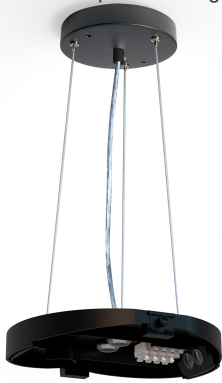

LED Prodisc Helios

LED Prodisc Helios accessories

40008923

EAN: 8721063003822

ELEGANT LUMINAIRE WITH HALO BACKLIGHT FEATURING PREMIUM MULTIFUNCTIONAL DESIGN

"ELEGANT LUMINAIRE WITH HALO BACKLIGHT FEATURING PREMIUM MULTIFUNCTIONAL DESIGN Prodisc Helios combines refined aesthetics and professional versatility. The elegant halo backlight and metal ring design create a visual delight, while the multifunctional design meets various needs. Prodisc Helios offers multi-switchable light outputs and CCT options. It also features low-glare comfort and versions with motion sensor and 3H self-testing emergency lighting - ideal for both residential and commercial environments. The click-and-install gear tray simplifies installation, while multiple mounting options enhance flexibility.

PRODUCT FEATURES

Type of accessory/spare part	Chain suspension	Length	227 Millimetre
Accessory	✘	Width	227 Millimetre
Spare part	✘	Height	1254 Millimetre
Material	Steel	Diameter	227 Millimetre
Colour	Black		
Transparent	✘		