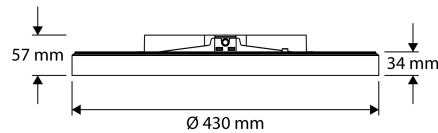

PRODUCT FEATURES

Suitable for wall mounting	✓	Suitable for number of light sources	1
Suitable for wall mounting	✓	LED nominal current at constant current	9 22 Milliampere
Suitable for suspended mounting	✓	Nominal voltage	220 240 Volt
Suitable for ceiling mounting	✓	Nominal current	200 540 Milliampere
Suitable for built-in mounting	✗	Rated lifetime L80/B50 at 25 °C	116000 Hour
Suitable for surface mounting	✓	Rated lifetime L70/B50 at 25 °C	185000 Hour
Suitable for light line configuration	✗	Rated life time L70/B10 at 25 °C	166000 Hour
Suitable for clamp-mounting	✗	Lumen maintenance at median useful life of 35,000 h at 25 °C ambient (tq)	93.67 Percentage
With mounting material	✓	Lumen maintenance at median useful life of 50,000 h at 25 °C ambient (tq)	90.98 Percentage
Suitable for workplace according to EN 12464-1	✓	Lumen maintenance at median useful life of 75,000 h at 25 °C ambient (tq)	86.68 Percentage
Lamp type	LED exchangeable	Failure rate at median useful life of 35,000 h at 25 °C ambient (tq)	6.33 Percentage
With light source	✓	Failure rate at median useful life of 50,000 h at 25 °C ambient (tq)	9.02 Percentage
Lamp holder	Other	Rated life time L80/B10 at 25 °C	102000 Hour
Housing material	Plastic	Failure rate at median useful life of 75,000 h at 25 °C ambient (tq)	13.32 Percentage
Surface protection housing	Plastic-coated	Rated life time L90/B10 at 25 °C	47000 Hour
Housing colour	Black	Rated life time L90/B50 at 25 °C	56000 Hour
Material cover	Plastic, opal	Max. number of luminaires per miniature circuit breaker C10 (MCB)	36
Voltage type	AC/DC	Max. number of luminaires per miniature circuit breaker B16 (MCB)	29
Type of control gear	Not required	Max. number of luminaires per miniature circuit breaker C16 (MCB)	57
With control gear	✓	Rated ambient temperature according to IEC 62722-2-1	0 50 Degrees celsius
Exchangeable control gear	✓	Luminous flux in emergency mode	250 Lumen
Dimmable	✗	Power consumption in emergency mode	2.1 Watt
Dimming 0-10 V	✗	Luminaire efficacy	110 Lumen/Watt