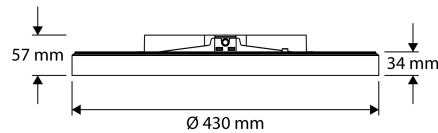

PRODUCT FEATURES

Suitable for wall mounting	✓	Suitable for number of light sources	1
Suitable for wall mounting	✓	LED nominal current at constant current	9 22 Milliampere
Suitable for suspended mounting	✓	Nominal voltage	220 240 Volt
Suitable for ceiling mounting	✓	Nominal current	200 540 Milliampere
Suitable for built-in mounting	✗	Rated lifetime L80/B50 at 25 °C	116000 Hour
Suitable for surface mounting	✓	Rated lifetime L70/B50 at 25 °C	185000 Hour
Suitable for light line configuration	✗	Rated life time L70/B10 at 25 °C	166000 Hour
Suitable for clamp-mounting	✗	Lumen maintenance at median useful life of 35,000 h at 25 °C ambient (tq)	93.67 Percentage
With mounting material	✓	Lumen maintenance at median useful life of 50,000 h at 25 °C ambient (tq)	90.98 Percentage
Suitable for workplace according to EN 12464-1	✓	Lumen maintenance at median useful life of 75,000 h at 25 °C ambient (tq)	86.68 Percentage
Lamp type	LED exchangeable	Failure rate at median useful life of 35,000 h at 25 °C ambient (tq)	6.33 Percentage
With light source	✓	Failure rate at median useful life of 50,000 h at 25 °C ambient (tq)	9.02 Percentage
Lamp holder	Other	Rated life time L80/B10 at 25 °C	102000 Hour
Housing material	Plastic	Failure rate at median useful life of 75,000 h at 25 °C ambient (tq)	13.32 Percentage
Surface protection housing	Plastic-coated	Rated life time L90/B10 at 25 °C	47000 Hour
Housing colour	White	Rated life time L90/B50 at 25 °C	56000 Hour
Material cover	Plastic, opal	Max. number of luminaires per miniature circuit breaker C10 (MCB)	36
Voltage type	AC/DC	Max. number of luminaires per miniature circuit breaker B16 (MCB)	29
Type of control gear	Not required	Max. number of luminaires per miniature circuit breaker C16 (MCB)	57
With control gear	✓	Rated ambient temperature according to IEC 62722-2-1	0 50 Degrees celsius
Exchangeable control gear	✓	Luminous flux in emergency mode	280 Lumen
Dimmable	✗	Power consumption in emergency mode	2.1 Watt
Dimming 0-10 V	✗	Luminaire efficacy	120 Lumen/Watt