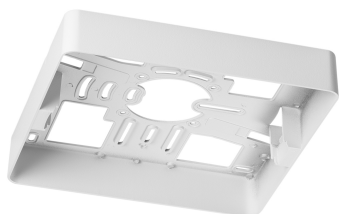

LED Pro-Space

LED Pro-Space accessories

40004183

EAN: 8720615507641

EXPERIENCE THE TIMELESS ELEGANCE OF MINIMALISM WITH PRO-SPACE FRAMELESS LUMINAIRES

The LED Pro-Space is a sleek and timeless recessed fixture, with a very low installation depth. Due to its trimless design it integrates flawlessly in any ceiling, while the IP66 classification enables use in humid places without difficulty.

PRODUCT FEATURES

Type of accessory/spare part	Sub frame	Length	155 Millimetre
Accessory	✓	Width	155 Millimetre
Spare part	✓	Height	37 Millimetre
Transparent	✗	Diameter	155 Millimetre
Colour	White		
Material	Plastic		