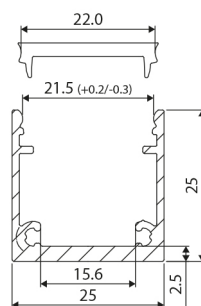

Top Line Aluminium-LED-profile

Top Line 25 mm

46291303

EAN: 8720615506613

IHRE LED-BÄNDER PERFEKT GESCHÜTZT

Die Prolumia Aluminium Top Line LED-Profile sorgen für den mechanischen Schutz und die Kühlung der LEDs, um die Lebensdauer des LED-Bands erheblich zu verlängern. Erhältlich in verschiedenen Größen und Anwendungsformen.

PRODUKTMERKMALE

Art des Zubehörs/Ersatzteils	Profil
Zubehör	✓
Ersatzteil	✓