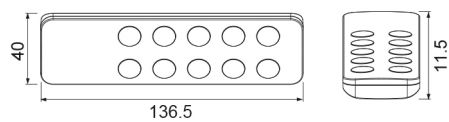

VLASTNOSTI PRODUKTU

Type of accessory/spare part

Remote control

Colour

Black