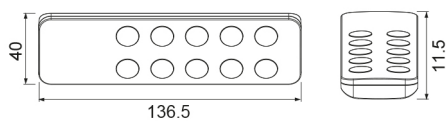

## VLASTNOSTI PRODUKTU

Type of accessory/spare part	Remote control
Colour	Black