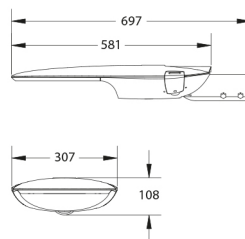

VLASTNOSTI PRODUKTU

Mounting method	Post top/side entry	Suitable for number of light sources	1
Lamp type	LED not exchangeable	Nominal voltage	220 240 Volt
With light source	✓	Nominal current	355 355 Milliampere
Lamp holder	Other	Rated life time L80/B10 at 25 °C	100000 Hour
Housing material	Aluminium	Rated ambient temperature according to IEC 62722-2-1	-30 50 Degrees celsius
Surface protection	Powder coating	Cable length	1 Metre
Housing colour	Grey	Rated luminous flux according to IEC 62722-2-1	2600 Lumen
Material cover	Glass transparent	Max. system power	24 Watt
Voltage type	AC	Luminaire efficacy	108,5 Lumen/Watt
With control gear	✓	Colour temperature	4000 4000 Kelvin
Type of control gear	LED operating device current-controlled	Power factor	0,9
Exchangeable control gear	✓	Width	307 Millimetre
Dimming 0-10 V	✓	Height/depth	108 Millimetre
Dimming 1-10 V	✓	Length	697 Millimetre
Dimming GPRS	✗	Suitable for spigot size	60 60 Millimetre
Dimming DALI	✓	Number of poles	3
Dimming DMX	✗	Conductor cross section	1,5 Square millimetre
Dimming DSI	✗		
Dimming potentiometer (integrated)	✗		
Dimming LineSwitch	✗		
Dimming manufacturer's proprietary system	✗		
Dimming mains voltage modulation	✗		
Dimming phase cut-off (trailing edge)	✗		
Dimming phase cut-on (leading edge)	✗		
Dimming Touch and Dim	✗		
Dimming programmable	✓		
Dimming with push-button	✗		
No dim function	✗		
Dimming RF	✗		
Dimming Sine Wave Reduction	✗		
Dimming Zigbee	✗		
Light distributor	Focal lens		
Energy efficiency class of the built-in lamp	A++, A+, A (LED)		