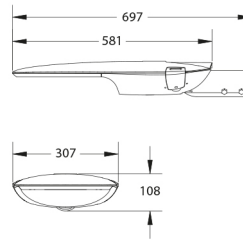

VLASTNOSTI PRODUKTU

Mounting method	Post top/side entry	Suitable for number of light sources	1
Lamp type	LED not exchangeable	Nominal voltage	220 240 Volt
With light source	✓	Nominal current	355 355 Milliampere
Lamp holder	Other	Rated life time L80/B10 at 25 °C	100000 Hour
Housing material	Aluminium	Rated ambient temperature according to IEC 62722-2-1	-30 50 Degrees celsius
Surface protection	Powder coating	Cable length	1 Metre
Housing colour	Grey	Rated luminous flux according to IEC 62722-2-1	2600 Lumen
Material cover	Glass transparent	Max. system power	24 Watt
Voltage type	AC	Luminaire efficacy	108,5 Lumen/Watt
With control gear	✓	Colour temperature	3000 3000 Kelvin
Type of control gear	LED operating device current-controlled	Power factor	0,9
Exchangeable control gear	✓	Width	307 Millimetre
Dimming 0-10 V	✓	Height/depth	108 Millimetre
Dimming 1-10 V	✓	Length	697 Millimetre
Dimming GPRS	✗	Suitable for spigot size	60 60 Millimetre
Dimming DALI	✓	Number of poles	3
Dimming DMX	✗	Conductor cross section	1,5 Square millimetre
Dimming DSI	✗		
Dimming potentiometer (integrated)	✗		
Dimming LineSwitch	✗		
Dimming manufacturer's proprietary system	✗		
Dimming mains voltage modulation	✗		
Dimming phase cut-off (trailing edge)	✗		
Dimming phase cut-on (leading edge)	✗		
Dimming Touch and Dim	✗		
Dimming programmable	✓		
Dimming with push-button	✗		
No dim function	✗		
Dimming RF	✗		
Dimming Sine Wave Reduction	✗		
Dimming Zigbee	✗		
Light distributor	Focal lens		
Energy efficiency class of the built-in lamp	A++, A+, A (LED)		