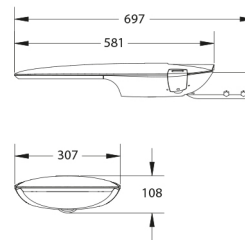

VLASTNOSTI PRODUKTU

Mounting method	Post top/side entry	Suitable for number of light sources	1
Lamp type	LED not exchangeable	Nominal voltage	220 240 Volt
With light source	✓	Nominal current	355 355 Milliampere
Lamp holder	Other	Rated life time L80/B10 at 25 °C	100000 Hour
Housing material	Aluminium	Rated ambient temperature according to IEC 62722-2-1	-30 50 Degrees celsius
Surface protection	Powder coating	Cable length	1 Metre
Housing colour	Grey	Rated luminous flux according to IEC 62722-2-1	2600 Lumen
Material cover	Glass transparent	Max. system power	24 Watt
Voltage type	AC	Luminaire efficacy	108,5 Lumen/Watt
With control gear	✓	Colour temperature	4000 4000 Kelvin
Type of control gear	LED operating device current-controlled	Power factor	0,9
Exchangeable control gear	✓	Width	307 Millimetre
Dimming 0-10 V	✓	Height/depth	108 Millimetre
Dimming 1-10 V	✓	Length	697 Millimetre
Dimming GPRS	✗	Suitable for spigot size	60 60 Millimetre
Dimming DALI	✓	Number of poles	3
Dimming DMX	✗	Conductor cross section	1,5 Square millimetre
Dimming DSI	✗		
Dimming potentiometer (integrated)	✗		
Dimming LineSwitch	✗		
Dimming manufacturer's proprietary system	✗		
Dimming mains voltage modulation	✗		
Dimming phase cut-off (trailing edge)	✗		
Dimming phase cut-on (leading edge)	✗		
Dimming Touch and Dim	✗		
Dimming programmable	✓		
Dimming with push-button	✗		
No dim function	✗		
Dimming RF	✗		
Dimming Sine Wave Reduction	✗		
Dimming Zigbee	✗		
Light distributor	Focal lens		
Energy efficiency class of the built-in lamp	A++, A+, A (LED)		