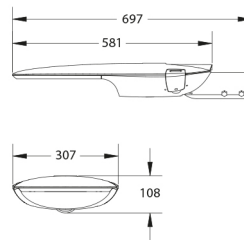

VLASTNOSTI PRODUKTU

Mounting method	Post top/side entry	Suitable for number of light sources	1
Lamp type	LED not exchangeable	Nominal voltage	220 240 Volt
With light source	✓	Nominal current	355 355 Milliampere
Lamp holder	Other	Rated life time L80/B10 at 25 °C	100000 Hour
Housing material	Aluminium	Rated ambient temperature according to IEC 62722-2-1	-30 50 Degrees celsius
Surface protection	Powder coating	Cable length	1 Metre
Housing colour	Grey	Rated luminous flux according to IEC 62722-2-1	2600 Lumen
Material cover	Glass transparent	Max. system power	24 Watt
Voltage type	AC	Luminaire efficacy	108,5 Lumen/Watt
With control gear	✓	Colour temperature	3000 3000 Kelvin
Type of control gear	LED operating device current-controlled	Power factor	0,9
Exchangeable control gear	✓	Width	307 Millimetre
Dimming 0-10 V	✓	Height/depth	108 Millimetre
Dimming 1-10 V	✓	Length	697 Millimetre
Dimming GPRS	✗	Suitable for spigot size	60 60 Millimetre
Dimming DALI	✓	Number of poles	3
Dimming DMX	✗	Conductor cross section	1,5 Square millimetre
Dimming DSI	✗		
Dimming potentiometer (integrated)	✗		
Dimming LineSwitch	✗		
Dimming manufacturer's proprietary system	✗		
Dimming mains voltage modulation	✗		
Dimming phase cut-off (trailing edge)	✗		
Dimming phase cut-on (leading edge)	✗		
Dimming Touch and Dim	✗		
Dimming programmable	✓		
Dimming with push-button	✗		
No dim function	✗		
Dimming RF	✗		
Dimming Sine Wave Reduction	✗		
Dimming Zigbee	✗		
Light distributor	Focal lens		
Energy efficiency class of the built-in lamp	A++, A+, A (LED)		