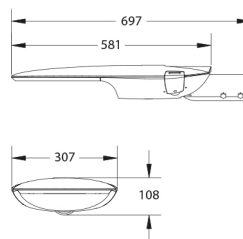

VLASTNOSTI PRODUKTU

Mounting method	Post top/side entry	Suitable for number of light sources	1
Lamp type	LED not exchangeable	Nominal voltage	220 240 Volt
With light source	✓	Nominal current	355 355 Milliampere
Lamp holder	Other	Rated life time L80/B10 at 25 °C	100000 Hour
Housing material	Aluminium	Rated ambient temperature according to IEC 62722-2-1	-30 50 Degrees celsius
Surface protection	Powder coating	Cable length	1 Metre
Housing colour	Grey	Rated luminous flux according to IEC 62722-2-1	2600 Lumen
Material cover	Glass transparent	Max. system power	24 Watt
Voltage type	AC	Luminaire efficacy	108,5 Lumen/Watt
With control gear	✓	Colour temperature	4000 4000 Kelvin
Type of control gear	LED operating device current-controlled	Power factor	0,9
Exchangeable control gear	✓	Width	307 Millimetre
Dimming 0-10 V	✓	Height/depth	108 Millimetre
Dimming 1-10 V	✓	Length	697 Millimetre
Dimming GPRS	✗	Suitable for spigot size	60 60 Millimetre
Dimming DALI	✓	Number of poles	3
Dimming DMX	✗	Conductor cross section	1,5 Square millimetre
Dimming DSI	✗		
Dimming potentiometer (integrated)	✗		
Dimming LineSwitch	✗		
Dimming manufacturer's proprietary system	✗		
Dimming mains voltage modulation	✗		
Dimming phase cut-off (trailing edge)	✗		
Dimming phase cut-on (leading edge)	✗		
Dimming Touch and Dim	✗		
Dimming programmable	✓		
Dimming with push-button	✗		
No dim function	✗		
Dimming RF	✗		
Dimming Sine Wave Reduction	✗		
Dimming Zigbee	✗		
Light distributor	Focal lens		
Energy efficiency class of the built-in lamp	A++, A+, A (LED)		