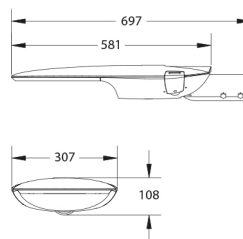

VLASTNOSTI PRODUKTU

Mounting method	Post top/side entry	Suitable for number of light sources	1
Lamp type	LED not exchangeable	Nominal voltage	220 240 Volt
With light source	✓	Nominal current	355 355 Milliampere
Lamp holder	Other	Rated life time L80/B10 at 25 °C	100000 Hour
Housing material	Aluminium	Rated ambient temperature according to IEC 62722-2-1	-30 50 Degrees celsius
Surface protection	Powder coating	Cable length	1 Metre
Housing colour	Grey	Rated luminous flux according to IEC 62722-2-1	2600 Lumen
Material cover	Glass transparent	Max. system power	24 Watt
Voltage type	AC	Luminaire efficacy	108,5 Lumen/Watt
With control gear	✓	Colour temperature	3000 3000 Kelvin
Type of control gear	LED operating device current-controlled	Power factor	0,9
Exchangeable control gear	✓	Width	307 Millimetre
Dimming 0-10 V	✓	Height/depth	108 Millimetre
Dimming 1-10 V	✓	Length	697 Millimetre
Dimming GPRS	✗	Suitable for spigot size	60 60 Millimetre
Dimming DALI	✓	Number of poles	3
Dimming DMX	✗	Conductor cross section	1,5 Square millimetre
Dimming DSI	✗		
Dimming potentiometer (integrated)	✗		
Dimming LineSwitch	✗		
Dimming manufacturer's proprietary system	✗		
Dimming mains voltage modulation	✗		
Dimming phase cut-off (trailing edge)	✗		
Dimming phase cut-on (leading edge)	✗		
Dimming Touch and Dim	✗		
Dimming programmable	✓		
Dimming with push-button	✗		
No dim function	✗		
Dimming RF	✗		
Dimming Sine Wave Reduction	✗		
Dimming Zigbee	✗		
Light distributor	Focal lens		
Energy efficiency class of the built-in lamp	A++, A+, A (LED)		