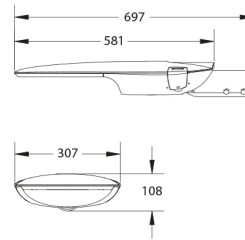

VLASTNOSTI PRODUKTU

Mounting method	Post top/side entry	Suitable for number of light sources	1
Lamp type	LED not exchangeable	Nominal voltage	220 240 Volt
With light source	✓	Nominal current	355 355 Milliampere
Lamp holder	Other	Rated life time L80/B10 at 25 °C	100000 Hour
Housing material	Aluminium	Rated ambient temperature according to IEC 62722-2-1	-30 50 Degrees celsius
Surface protection	Powder coating	Cable length	1 Metre
Housing colour	Grey	Rated luminous flux according to IEC 62722-2-1	2600 Lumen
Material cover	Glass transparent	Max. system power	24 Watt
Voltage type	AC	Luminaire efficacy	108,5 Lumen/Watt
With control gear	✓	Colour temperature	4000 4000 Kelvin
Type of control gear	LED operating device current-controlled	Power factor	0,9
Exchangeable control gear	✓	Width	307 Millimetre
Dimming 0-10 V	✓	Height/depth	108 Millimetre
Dimming 1-10 V	✓	Length	697 Millimetre
Dimming GPRS	✗	Suitable for spigot size	60 60 Millimetre
Dimming DALI	✓	Number of poles	3
Dimming DMX	✗	Conductor cross section	1,5 Square millimetre
Dimming DSI	✗		
Dimming potentiometer (integrated)	✗		
Dimming LineSwitch	✗		
Dimming manufacturer's proprietary system	✗		
Dimming mains voltage modulation	✗		
Dimming phase cut-off (trailing edge)	✗		
Dimming phase cut-on (leading edge)	✗		
Dimming Touch and Dim	✗		
Dimming programmable	✓		
Dimming with push-button	✗		
No dim function	✗		
Dimming RF	✗		
Dimming Sine Wave Reduction	✗		
Dimming Zigbee	✗		
Light distributor	Focal lens		
Energy efficiency class of the built-in lamp	A++, A+, A (LED)		