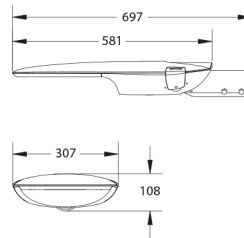

VLASTNOSTI PRODUKTU

Mounting method	Post top/side entry	Suitable for number of light sources	1
Lamp type	LED not exchangeable	Nominal voltage	220 240 Volt
With light source	✓	Nominal current	355 355 Milliampere
Lamp holder	Other	Rated life time L80/B10 at 25 °C	100000 Hour
Housing material	Aluminium	Rated ambient temperature according to IEC 62722-2-1	-30 50 Degrees celsius
Surface protection	Powder coating	Cable length	1 Metre
Housing colour	Grey	Rated luminous flux according to IEC 62722-2-1	2600 Lumen
Material cover	Glass transparent	Max. system power	24 Watt
Voltage type	AC	Luminaire efficacy	108,5 Lumen/Watt
With control gear	✓	Colour temperature	4000 4000 Kelvin
Type of control gear	LED operating device current-controlled	Power factor	0,9
Exchangeable control gear	✓	Width	307 Millimetre
Dimming 0-10 V	✓	Height/depth	108 Millimetre
Dimming 1-10 V	✓	Length	697 Millimetre
Dimming GPRS	✗	Suitable for spigot size	60 60 Millimetre
Dimming DALI	✓	Number of poles	3
Dimming DMX	✗	Conductor cross section	1,5 Square millimetre
Dimming DSI	✗		
Dimming potentiometer (integrated)	✗		
Dimming LineSwitch	✗		
Dimming manufacturer's proprietary system	✗		
Dimming mains voltage modulation	✗		
Dimming phase cut-off (trailing edge)	✗		
Dimming phase cut-on (leading edge)	✗		
Dimming Touch and Dim	✗		
Dimming programmable	✓		
Dimming with push-button	✗		
No dim function	✗		
Dimming RF	✗		
Dimming Sine Wave Reduction	✗		
Dimming Zigbee	✗		
Light distributor	Focal lens		
Energy efficiency class of the built-in lamp	A++, A+, A (LED)		