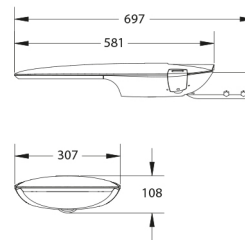

VLASTNOSTI PRODUKTU

Mounting method	Post top/side entry	Suitable for number of light sources	1
Lamp type	LED not exchangeable	Nominal voltage	220 240 Volt
With light source	✓	Nominal current	355 355 Milliampere
Lamp holder	Other	Rated life time L80/B10 at 25 °C	100000 Hour
Housing material	Aluminium	Rated ambient temperature according to IEC 62722-2-1	-30 50 Degrees celsius
Surface protection	Powder coating	Cable length	1 Metre
Housing colour	Grey	Rated luminous flux according to IEC 62722-2-1	2600 Lumen
Material cover	Glass transparent	Max. system power	24 Watt
Voltage type	AC	Luminaire efficacy	108,5 Lumen/Watt
With control gear	✓	Colour temperature	3000 3000 Kelvin
Type of control gear	LED operating device current-controlled	Power factor	0,9
Exchangeable control gear	✓	Width	307 Millimetre
Dimming 0-10 V	✓	Height/depth	108 Millimetre
Dimming 1-10 V	✓	Length	697 Millimetre
Dimming GPRS	✗	Suitable for spigot size	60 60 Millimetre
Dimming DALI	✓	Number of poles	3
Dimming DMX	✗	Conductor cross section	1,5 Square millimetre
Dimming DSI	✗		
Dimming potentiometer (integrated)	✗		
Dimming LineSwitch	✗		
Dimming manufacturer's proprietary system	✗		
Dimming mains voltage modulation	✗		
Dimming phase cut-off (trailing edge)	✗		
Dimming phase cut-on (leading edge)	✗		
Dimming Touch and Dim	✗		
Dimming programmable	✓		
Dimming with push-button	✗		
No dim function	✗		
Dimming RF	✗		
Dimming Sine Wave Reduction	✗		
Dimming Zigbee	✗		
Light distributor	Focal lens		
Energy efficiency class of the built-in lamp	A++, A+, A (LED)		