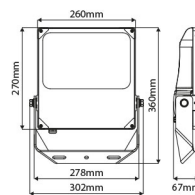

VLASTNOSTI PRODUKTU

Suitable for surface mounting	✓	Suitable for number of light sources	1
Suitable for built-in mounting	✗	Nominal voltage	220 240 Volt
Suitable for wall mounting	✓	Rated ambient temperature according to IEC 62722-2-1	-30 50 Degrees celsius
Suitable for wall mounting	✓	Max. system power	150 Watt
Suitable for suspended mounting	✗	Luminous flux	18750 18750 Lumen
Suitable for ceiling mounting	✓	Colour temperature	4000 4000 Kelvin
Suitable for traverse mounting	✓	Length	67 Millimetre
Suitable for pedestal/floor mounting	✓	Width	302 Millimetre
Suitable for light-track mounting	✗	Height/depth	360 Millimetre
Suitable for clamp-mounting	✓		
Adjustability	Rotatable		
With movement sensor	✗		
With light sensor	✗		
Lamp type	LED not exchangeable		
With light source	✓		
Lamp holder	Other		
Housing material	Aluminium		
Surface protection	Powder coating		
Housing colour	Black		
Material cover	Glass transparent		
Surface brushed	✗		
Voltage type	AC		
Type of control gear	LED operating device current-controlled		
With control gear	✓		
No dim function	✓		
Reflector	None		
Light distribution	Symmetric		
Light outlet	Direct		
Degree of protection (IP)	IP66		
Protection class according to IEC 61140	I		
Colour of light	White		