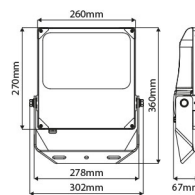

### VLASTNOSTI PRODUKTU

Suitable for surface mounting	✓	Suitable for number of light sources	1
Suitable for built-in mounting	✗	Nominal voltage	220 240 Volt
Suitable for wall mounting	✓	Rated ambient temperature according to IEC 62722-2-1	-30 50 Degrees celsius
Suitable for wall mounting	✓	Max. system power	150 Watt
Suitable for suspended mounting	✗	Luminous flux	17750 17750 Lumen
Suitable for ceiling mounting	✓	Colour temperature	3000 3000 Kelvin
Suitable for traverse mounting	✓	Length	67 Millimetre
Suitable for pedestal/floor mounting	✓	Width	302 Millimetre
Suitable for light-track mounting	✗	Height/depth	360 Millimetre
Suitable for clamp-mounting	✓		
Adjustability	Rotatable		
With movement sensor	✗		
With light sensor	✗		
Lamp type	LED not exchangeable		
With light source	✓		
Lamp holder	Other		
Housing material	Aluminium		
Surface protection	Powder coating		
Housing colour	Black		
Material cover	Glass transparent		
Surface brushed	✗		
Voltage type	AC		
Type of control gear	LED operating device current-controlled		
With control gear	✓		
No dim function	✓		
Reflector	None		
Light distribution	Symmetric		
Light outlet	Direct		
Degree of protection (IP)	IP66		
Protection class according to IEC 61140	I		
Colour of light	White		