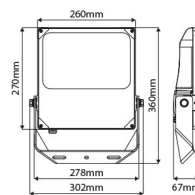

### VLASTNOSTI PRODUKTU

Suitable for surface mounting	✓	Suitable for number of light sources	1
Suitable for built-in mounting	✗	Nominal voltage	220 240 Volt
Suitable for wall mounting	✓	Rated ambient temperature according to IEC 62722-2-1	-30 50 Degrees celsius
Suitable for wall mounting	✓	Max. system power	150 Watt
Suitable for suspended mounting	✗	Luminous flux	18750 18750 Lumen
Suitable for ceiling mounting	✓	Colour temperature	4000 4000 Kelvin
Suitable for traverse mounting	✓	Length	67 Millimetre
Suitable for pedestal/floor mounting	✓	Width	302 Millimetre
Suitable for light-track mounting	✗	Height/depth	360 Millimetre
Suitable for clamp-mounting	✓		
Adjustability	Rotatable		
With movement sensor	✗		
With light sensor	✗		
Lamp type	LED not exchangeable		
With light source	✓		
Lamp holder	Other		
Housing material	Aluminium		
Surface protection	Powder coating		
Housing colour	Black		
Material cover	Glass transparent		
Surface brushed	✗		
Voltage type	AC		
Type of control gear	LED operating device current-controlled		
With control gear	✓		
No dim function	✓		
Reflector	None		
Light distribution	Asymmetric		
Light outlet	Direct		
Degree of protection (IP)	IP66		
Protection class according to IEC 61140	I		
Colour of light	White		