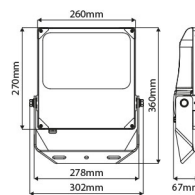

VLASTNOSTI PRODUKTU

Suitable for surface mounting	✓	Suitable for number of light sources	1
Suitable for built-in mounting	✗	Nominal voltage	220 240 Volt
Suitable for wall mounting	✓	Rated ambient temperature according to IEC 62722-2-1	-30 50 Degrees celsius
Suitable for wall mounting	✓	Max. system power	150 Watt
Suitable for suspended mounting	✗	Luminous flux	17750 17750 Lumen
Suitable for ceiling mounting	✓	Colour temperature	3000 3000 Kelvin
Suitable for traverse mounting	✓	Length	67 Millimetre
Suitable for pedestal/floor mounting	✓	Width	302 Millimetre
Suitable for light-track mounting	✗	Height/depth	360 Millimetre
Suitable for clamp-mounting	✓		
Adjustability	Rotatable		
With movement sensor	✗		
With light sensor	✗		
Lamp type	LED not exchangeable		
With light source	✓		
Lamp holder	Other		
Housing material	Aluminium		
Surface protection	Powder coating		
Housing colour	Black		
Material cover	Glass transparent		
Surface brushed	✗		
Voltage type	AC		
Type of control gear	LED operating device current-controlled		
With control gear	✓		
No dim function	✓		
Reflector	None		
Light distribution	Asymmetric		
Light outlet	Direct		
Degree of protection (IP)	IP66		
Protection class according to IEC 61140	I		
Colour of light	White		