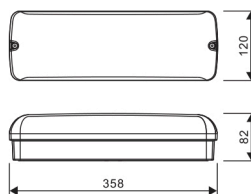

### VLASTNOSTI PRODUKTU

Suitable for wall mounting	✓	Nominal voltage	220 240 Volt
Suitable for wall mounting	✓	Rated lifetime L70/B50 at 25 °C	50000 Hour
Suitable for suspended mounting	✗	Rated ambient temperature according to IEC 62722-2-1	-20 50 Degrees celsius
Suitable for ceiling mounting	✓	Luminaire efficacy	70,5 Lumen/Watt
Suitable for built-in mounting	✗	Rated luminous flux according to IEC 62722-2-1	600 Lumen
Suitable for surface mounting	✓	Max. system power	8,5 Watt
Suitable for light line configuration	✗	Colour temperature	3000 4000 Kelvin
Suitable for workplace according to EN 12464-1	✗	Power factor	0,9
Lamp type	LED exchangeable	Width	120 Millimetre
With light source	✓	Height/depth	82 Millimetre
Lamp holder	Other	Length	358 Millimetre
Housing material	Plastic	Unified Glare Ratio (UGR)	17
Surface protection housing	Other		
Housing colour	White		
Material cover	Plastic, opal		
Type of grid	None		
Voltage type	AC		
Type of control gear	LED operating device current-controlled		
With control gear	✓		
Dimming 0-10 V	✗		
Dimming 1-10 V	✗		
Dimming DALI	✗		
Dimming DMX	✗		
Dimming GPRS	✗		
Dimming LineSwitch	✗		
Dimming DSI	✗		
Dimming manufacturer's proprietary system	✗		