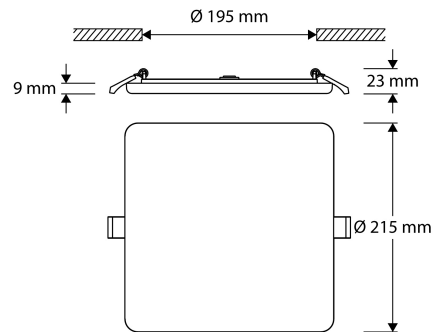

VLASTNOSTI PRODUKTU

Suitable for wall mounting	✓	Nominal voltage	220 240 Volt
Suitable for wall mounting	✓	Nominal current	1000 1000 Milliampere
Suitable for suspended mounting	✗	Rated lifetime L70/B50 at 25 °C	50000 Hour
Suitable for ceiling mounting	✓	Rated ambient temperature according to IEC 62722-2-1	-20 50 Degrees celsius
Suitable for built-in mounting	✓	Luminaire efficacy	75,5 Lumen/Watt
Suitable for surface mounting	✗	Rated luminous flux according to IEC 62722-2-1	2260 Lumen
Suitable for light line configuration	✗	Max. system power	30 Watt
Suitable for workplace according to EN 12464-1	✗	Colour temperature	2700 2700 Kelvin
Lamp type	LED not exchangeable	Power factor	0,9
With light source	✓	Width	215 Millimetre
Lamp holder	Other	Height/depth	20 Millimetre
Housing material	Aluminium	Length	215 Millimetre
Surface protection housing	Other	Built-in length	195 Millimetre
Housing colour	White	Built-in width	195 Millimetre
Material cover	Plastic, opal	Built-in height/depth	20 Millimetre
Type of grid	None	Unified Glare Ratio (UGR)	24
Voltage type	AC		
Type of control gear	LED operating device current-controlled		
With control gear	✓		
Dimming 0-10 V	✗		
Dimming 1-10 V	✗		
Dimming DALI	✗		
Dimming DMX	✗		
Dimming GPRS	✗		
Dimming LineSwitch	✗		
Dimming DSI	✗		
Dimming manufacturer's proprietary system	✗		
Dimming mains voltage modulation	✗		