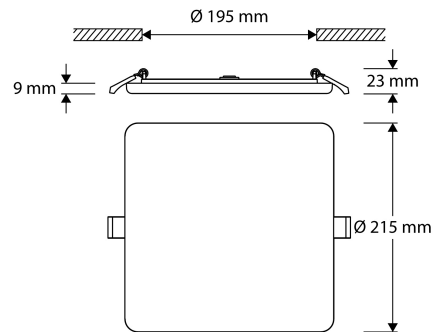

VLASTNOSTI PRODUKTU

Suitable for wall mounting	✓	Nominal voltage	220 240 Volt
Suitable for wall mounting	✓	Nominal current	1000 1000 Milliampere
Suitable for suspended mounting	✗	Rated lifetime L70/B50 at 25 °C	50000 Hour
Suitable for ceiling mounting	✓	Rated ambient temperature according to IEC 62722-2-1	-20 50 Degrees celsius
Suitable for built-in mounting	✓	Luminaire efficacy	83 Lumen/Watt
Suitable for surface mounting	✗	Rated luminous flux according to IEC 62722-2-1	2490 Lumen
Suitable for light line configuration	✗	Max. system power	30 Watt
Suitable for workplace according to EN 12464-1	✗	Colour temperature	4200 4200 Kelvin
Lamp type	LED not exchangeable	Power factor	0,9
With light source	✓	Width	215 Millimetre
Lamp holder	Other	Height/depth	20 Millimetre
Housing material	Aluminium	Length	215 Millimetre
Surface protection housing	Other	Built-in length	195 Millimetre
Housing colour	White	Built-in width	195 Millimetre
Material cover	Plastic, opal	Built-in height/depth	20 Millimetre
Type of grid	None	Unified Glare Ratio (UGR)	24
Voltage type	AC		
Type of control gear	LED operating device current-controlled		
With control gear	✓		
Dimming 0-10 V	✗		
Dimming 1-10 V	✗		
Dimming DALI	✗		
Dimming DMX	✗		
Dimming GPRS	✗		
Dimming LineSwitch	✗		
Dimming DSI	✗		
Dimming manufacturer's proprietary system	✗		
Dimming mains voltage modulation	✗		