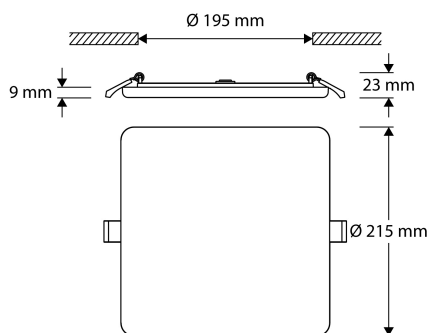

VLASTNOSTI PRODUKTU

Suitable for wall mounting	✓	Nominal voltage	220 240 Volt
Suitable for wall mounting	✓	Nominal current	1000 1000 Milliampere
Suitable for suspended mounting	✗	Rated lifetime L70/B50 at 25 °C	50000 Hour
Suitable for ceiling mounting	✓	Rated ambient temperature according to IEC 62722-2-1	-20 50 Degrees celsius
Suitable for built-in mounting	✓	Luminaire efficacy	79,5 Lumen/Watt
Suitable for surface mounting	✗	Rated luminous flux according to IEC 62722-2-1	2380 Lumen
Suitable for light line configuration	✗	Max. system power	30 Watt
Suitable for workplace according to EN 12464-1	✗	Colour temperature	3000 3000 Kelvin
Lamp type	LED not exchangeable	Power factor	0,9
With light source	✓	Width	215 Millimetre
Lamp holder	Other	Height/depth	20 Millimetre
Housing material	Aluminium	Length	215 Millimetre
Surface protection housing	Other	Built-in length	195 Millimetre
Housing colour	White	Built-in width	195 Millimetre
Material cover	Plastic, opal	Built-in height/depth	20 Millimetre
Type of grid	None	Unified Glare Ratio (UGR)	24
Voltage type	AC		
Type of control gear	LED operating device current-controlled		
With control gear	✓		
Dimming 0-10 V	✗		
Dimming 1-10 V	✗		
Dimming DALI	✗		
Dimming DMX	✗		
Dimming GPRS	✗		
Dimming LineSwitch	✗		
Dimming DSI	✗		
Dimming manufacturer's proprietary system	✗		
Dimming mains voltage modulation	✗		